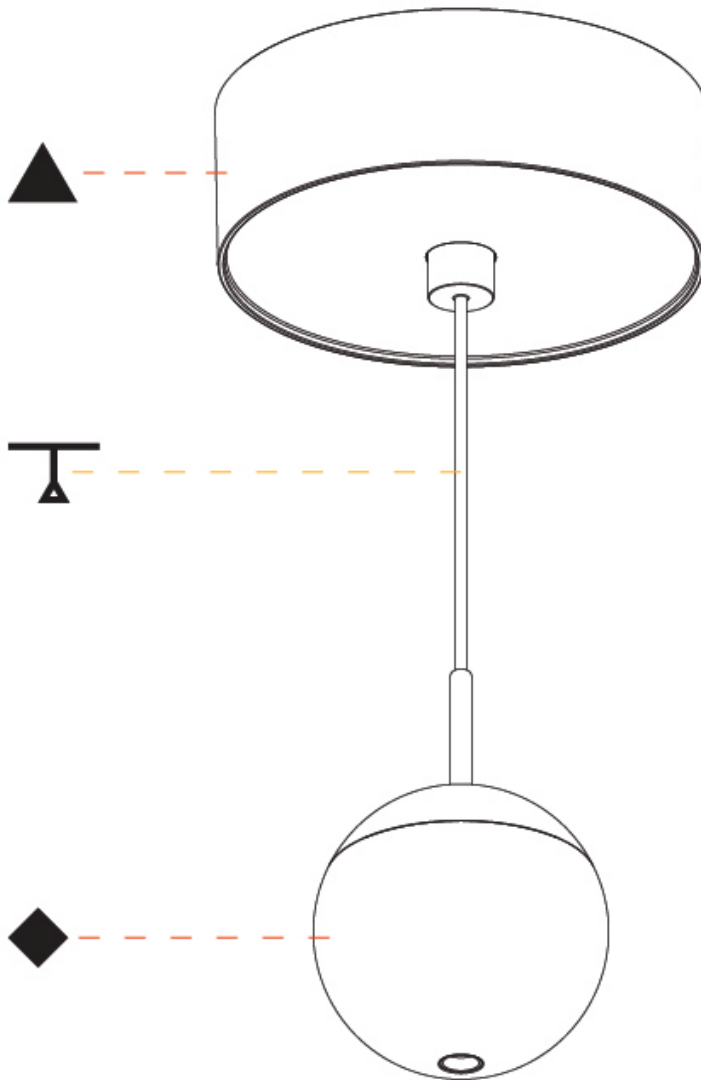

SNOOKER MONOPOINT SURFACE CANOPY SUSPENSION

A30827-

PROJECT

TYPE

SPECIFIER

QUANTITY

DATE

A